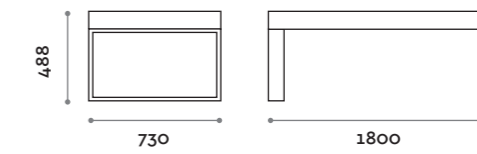

PSC180D

Panca doppia con seduta imbottita in ecopelle
Double-deep eco-leather upholstered bench