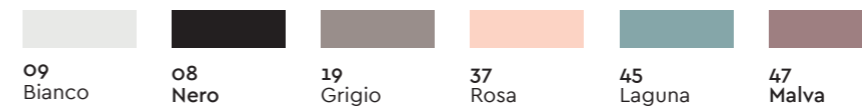

Lavabo / Sink

Colori opachi
Matt colors

SHAPE60

Lavabo in ceramica rettangolare
Rectangular ceramic sink

SHAPE40

Lavabo in ceramica tondo
Rounded ceramic sink

SHAPE65

Lavabo in ceramica ovale
Oval ceramic sink