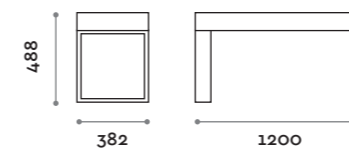

PSC120S

Panca singola con seduta imbottita in ecopelle
Single-deep eco-leather upholstered bench