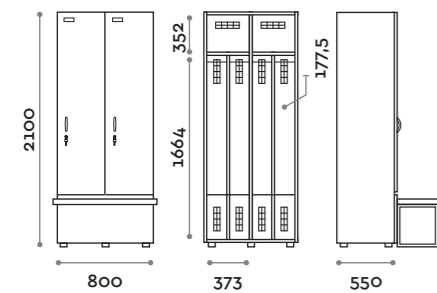

BANB46-23
Doppia colonna 2 ante per panca
Double column 1-tier locker,
2 doors, bench-version