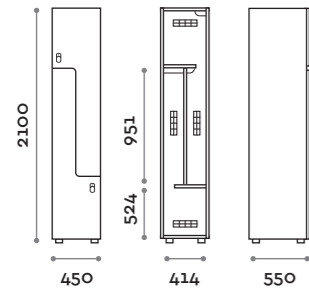

ANB12-23
Singola colonna 2 ante per panca
Single column 2-tiers locker, bench version