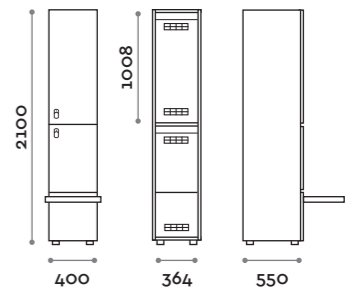

TSANB35-23
Singola colonna 2 ante per panca a sbalzo
Single column 2-tiers locker, cantilevered
bench version