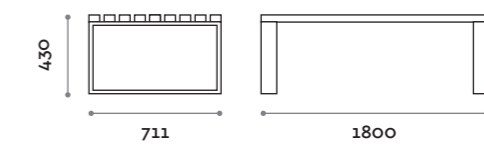

PSD180D

Panca doppia a doghe
Wooden slats bench, double-deep