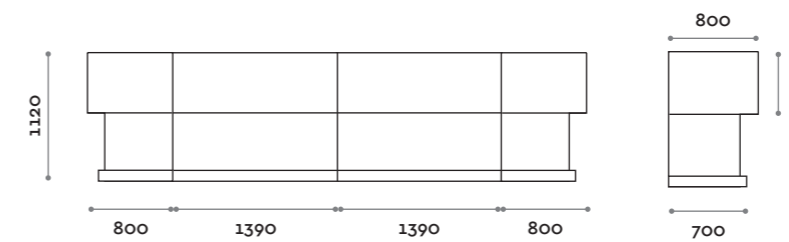

Piano di lavoro / Worktop

Finiture
Finishes