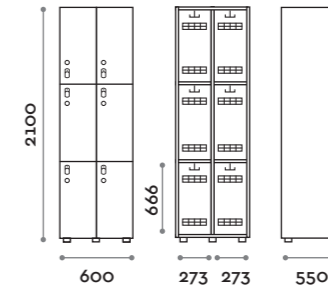

VANB63-23
Doppia colonna 6 ante con gancio
Double column 3-tiers locker, 6 doors with hook