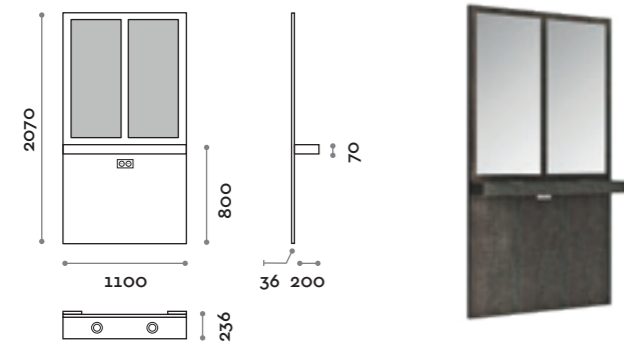

Wall hung vanity unit with 2 mirrors, shelf with 2 aluminium hairdryer slots, sockets fixed to the structure. Electrical components according to each destination countries' laws.

ACCSPES-24

Specchiera da appendere composta da due specchi e mensola con due boccole portaphon in alluminio