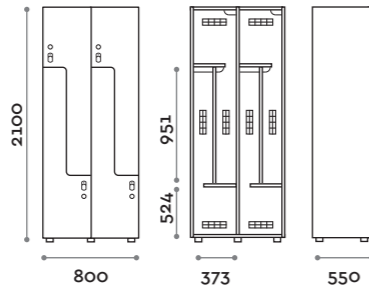

VANB48-23
Doppia colonna 4 ante a "L"
Double column locker, 4 L-shaped doors

Etoile

VANB39-23
Singola colonna 2 ante a "L"
Single column locker, 2 L-shaped doors

VANB49-23
Doppia colonna 4 ante a "L"
Double column locker, 4 L-shaped doors