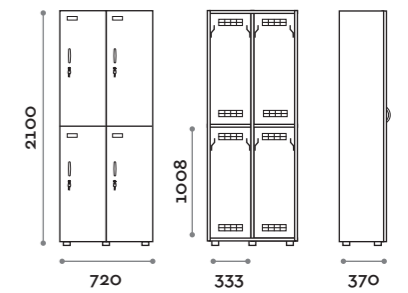

BANB72-23
Doppia colonna 4 ante
Double column 2-tiers locker, 4 doors