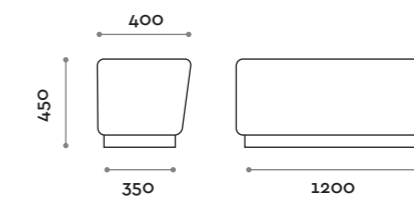

Skirting board in three colors: silver, black, white.

Seduta / Seat

Ecopelle standard
Standard eco-leather

THE SWATCH BOOK

PSG80S

PSG120S

PSGANG

Up