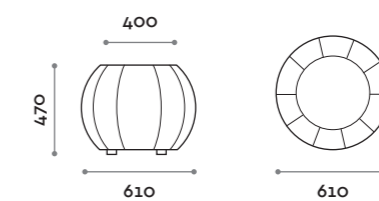

Bingo

Planet Wellness Village

location: Lugano, Switzerland
project: arch. Silvia Giannini, Studio RAL3020

Pouf rotondo con cuciture a vista in ecopelle ignifuga
(certificazione UNI 9175 class 1IM).

Round pouf with visible stitching in fire-retardant eco-leather
(certification UNI 9175 class 1IM).

Seduta / Seat

Ecopelle standard
Standard eco-leather

BINGO