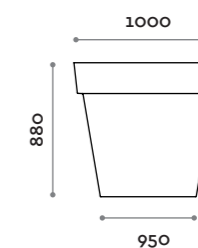

Polyethylene vase, matt finish, 100% recyclable, large size. For indoor and outdoor use.

Vaso / Vase

Polietilene opaco
Matt polyethylene

BIG 1

BIG 2

Pilar

Vaso in polietilene, finitura opaca, 100% riciclabile, di varie dimensioni. Per esterni e interni.