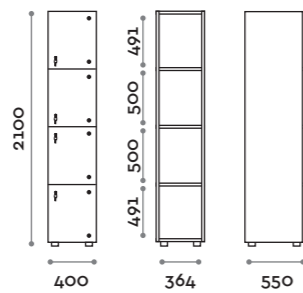

CANB4W40-23
Singola colonna 4 ante
Single column 4-tiers locker