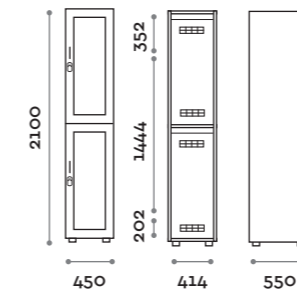

IND02-23

Singola colonna 2 ante
Single column locker with 2 framed door