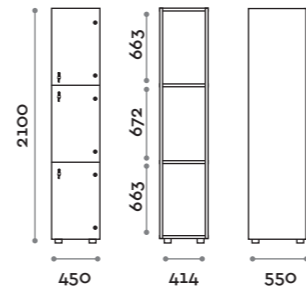

Collective FR (struttura ignifuga / fire retardant structure)

CANB3W45FR-23
Singola colonna 3 ante struttura ignifuga
Single column 3-tiers locker,
fire retardant structure