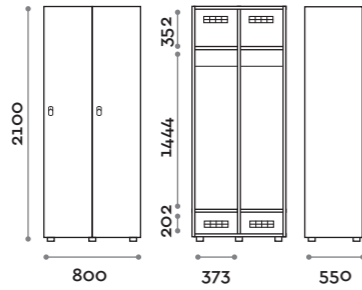

TANB41-23
Doppia colonna 2 ante
Double column 1-tier locker