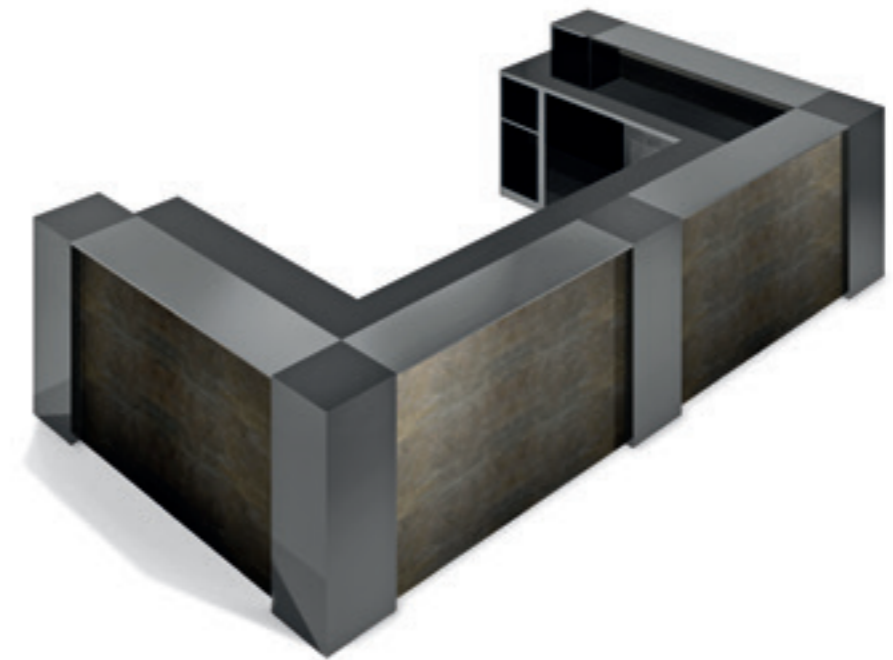

Square

One Training

location: Rotkreuz, Switzerland
project: Fit Interiors

Bancone modulare in MFC e laminato con luci LED.

Modular counter made of MFC and laminate with LED lighting

Struttura / Structure

Finiture standard
Standard finishes

Piano di lavoro / Worktop

Finiture
Finishes

Alcune possibili combinazioni
Possible compositions