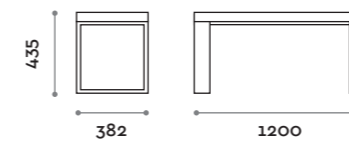

PSM180S-20

Panca singola in MDF e laminato
Single-deep bench in MDF and laminate

PSM120D-20

Panca doppia in MDF e laminato
Double-deep bench in MDF and laminate

PSM180D-20

Panca doppia in MDF e laminato
Double-deep bench in MDF and laminate