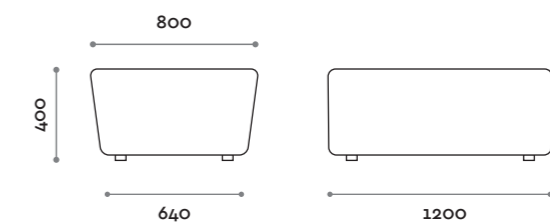

Seduta / Seat

Ecopelle standard
Standard eco-leather

LINGOTTO80S

LINGOTTO120S

Combo

Nemea

location: Naples, Italy
project: Studio AArchitetti Noorda Schiavon

Combo