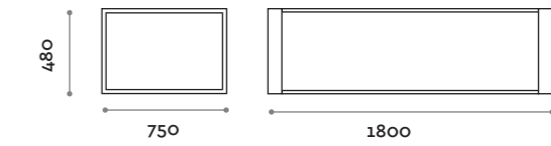

TECNO 180D

Panca doppia a 6 doghe
Double seat bench with 6 slats