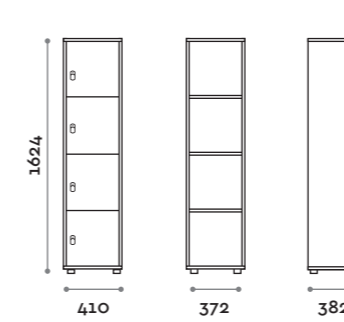

Harbour Club Chelsea

location: London, United Kingdom
project: Hadfield, Cawkwell, Davidson

APV04
Portacaschi 4 ante
Helmet storage with 4 doors