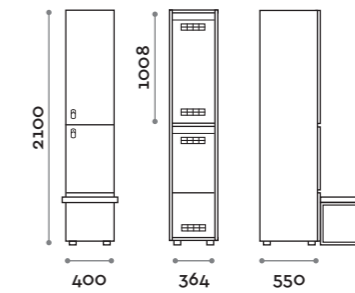

TANB35-23T
Singola colonna 2 ante per panca
Single column 2-tiers locker, bench version