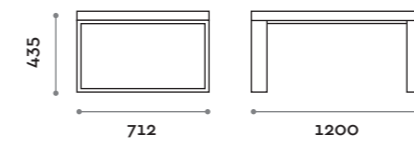

PSM120D-20

Panca doppia in MDF e laminato
Double-deep bench in MDF and laminate