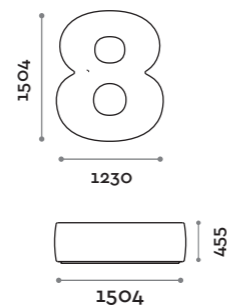

Numbers

> arch. Simone Micheli

Seduta a forma di numero con imbottitura e rivestimento in ecopelle ignifuga (certificazione UNI 9175 class 1IM).

Number shaped seat with upholstery and covering in fire-retardant eco-leather (certification UNI 9175 class 1IM).

Seduta / Seat

Ecopelle standard
Standard eco-leather

NUMBERS8

Luna

Seduta con piccolo schienale, imbottitura e rivestimento in ecopelle ignifuga (certificazione UNI 9175 class 1IM)

Circular seat with small backrest, upholstery and covering in fire-retardant eco-leather (UNI 9175 class 1IM certification).

Seduta / Seat

Ecopelle standard
Standard eco-leather

location: Borgo Valsugana, Italy
project: Fit Interiors