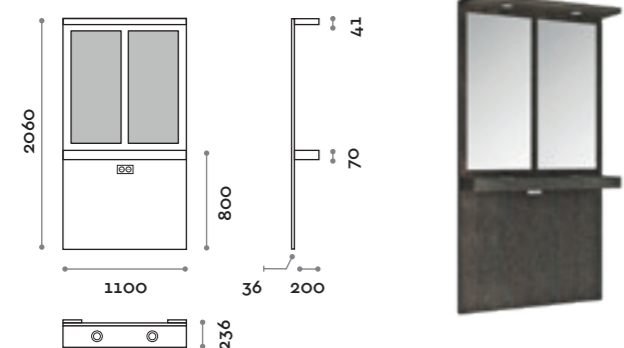

ACCSPPT-24V

Indigo Fitness Club

location: Zurich, Switzerland
project: Fit Interiors