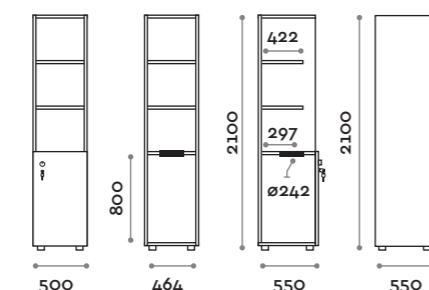

G Club

location: Milan, Italy
project: arch. Paola Giambelli / Fit Interiors