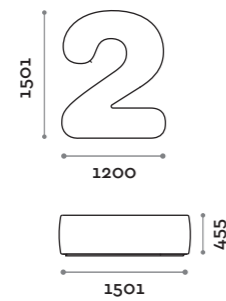

Number shaped seat with upholstery and covering in fire-retardant eco-leather (certification UNI 9175 class 1IM).

Seduta / Seat

Ecopelle standard
Standard eco-leather

NUMBERS1

NUMBERS2

NUMBERS3

NUMBERS4

NUMBERS5