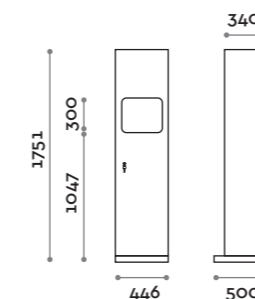

T-Rack

Struttura in MFC con divisori e ripiani a giorno oppure chiusa con ante e chiave. Per ambienti asciutti.

Struttura / Structure

Finiture standard
Standard finishes

T-RACK1

Mobile scarpiera con 32 vani chiusi con chiave
Shoerack with 32 keylocked compartments

MFC-Structure with open compartments or with doors and keylocks. For dry environments.

T-RACK2

Mobile scarpiera con 32 vani a giorno
Shoerack with 32 open compartments

Hello

Sanitizer Station

Mobile su ruote in MFC, completo di dispenser carta antibatterico, dispenser gel igienizzante antibatterico con pulsante e bidone porta rifiuti. Due vani interni chiusi con anta e chiave

Struttura / Structure

Finiture standard
Standard finishes

HELLOSS

Sanitizer Station

Cabinet in MFC on wheels, complete with antibacterial paper dispenser, antibacterial gel dispenser with pushbutton and waste bin in PVC. The cabinet can be closed with a lockable door.

Sanitizer Totem

Mobile su base fissa, completo di dispenser carta, dispenser gel igienizzante antibatterico automatico e bidone porta rifiuti. Cassa in MFC, anta in HPL. Vano interno chiusura con chiave.

Sanitizer Totem

Cabinet complete with paper dispenser, hands-free antibacterial gel dispenser and waste bin in PVC. The cabinet can be closed with a lockable door. Frame in MFC, door in HPL.

Struttura / Structure

Finiture
Finishes

Anta / Door

HPL

HELLOST