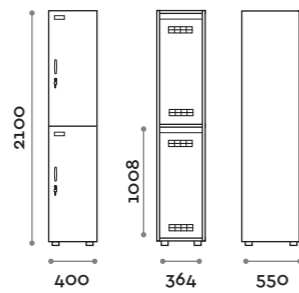

BANB32-23
Singola colonna 2 ante
Single column 2-tiers locker