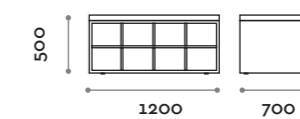

TRAFFIC3D / TRAFFIC3D-W

Panca doppia con 16 vani a giorno
Double seat bench with 16 open compartments