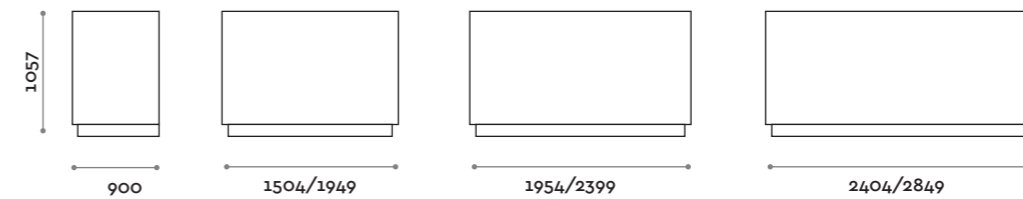

Piano di lavoro / Worktop

Finiture
Finishes

D143PS30
Grey