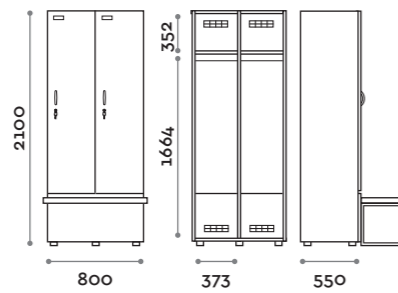

BANB44-23
Doppia colonna 2 ante per panca
Double column 1-tier locker,
2 doors, bench-version