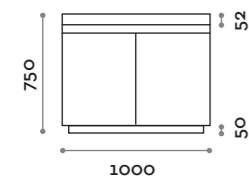

ACCSINKD100