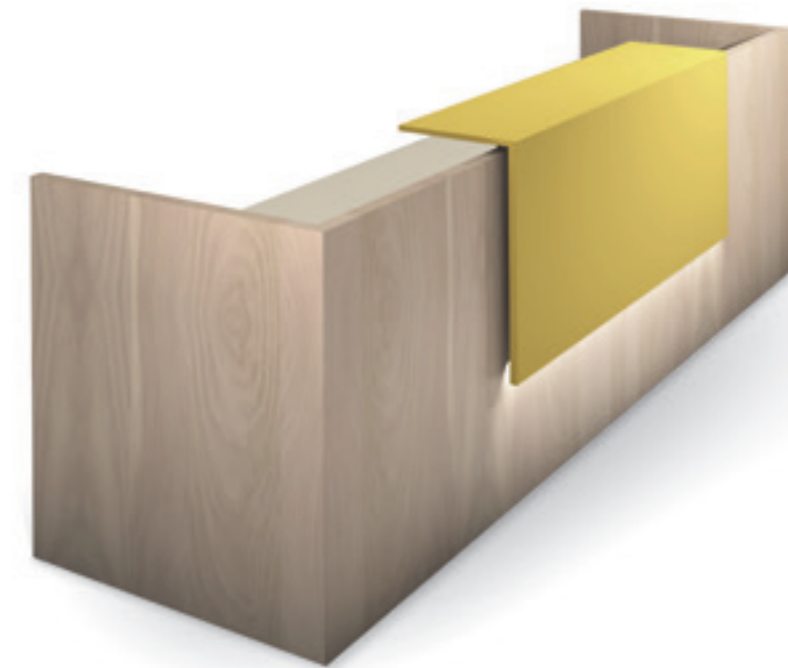

Audace

location: Lecco, Italy
project: Fit Interiors

Alpha

6 Padel

location: Milan, Italy
project: Fit Interiors

Bancone modulare in MFC con luci LED.

Modular counter made of MFC with LED lighting

Struttura / Structure