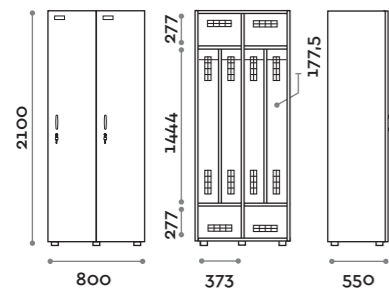

BANB43-23
Doppia colonna 2 ante
Double column 1-tier locker, 2 doors