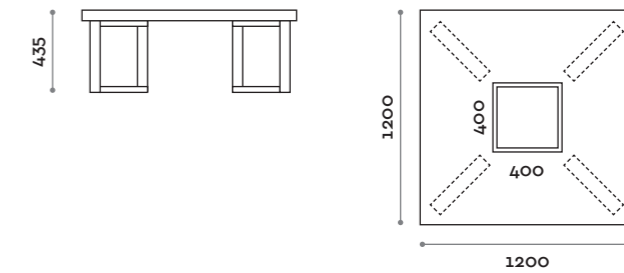

PQM20120

Panca quadrata in MDF e laminato
con porta vaso quadrato
Square bench in MDF and laminate
with square vase

Panka

Easy Fit

location: Fiumicino, Italy
project: Spaceplanners

Telaio / Frame
Acciaio verniciato
Painted steel