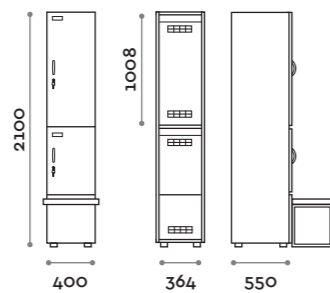

BANB35-23
Singola colonna 2 ante per panca
Single column 2-tiers locker,
bench-version