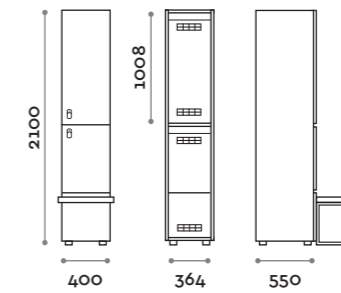

ANB35-23
Singola colonna 2 ante per panca
Single column 2-tiers locker, bench
version