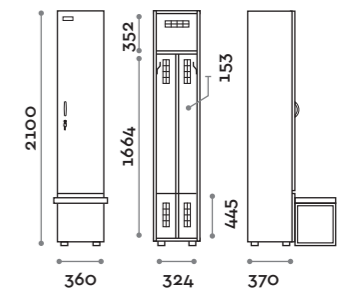

BANB56-23
Singola colonna 1 anta per panca
Single column 1-tier locker,
bench-version