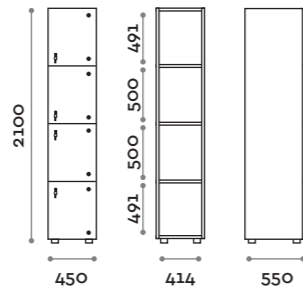

CANB4W45-23
Singola colonna 4 ante
Single column 4-tiers locker