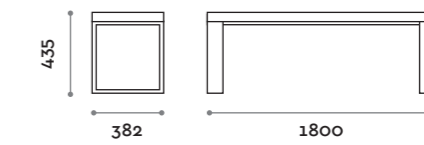

PSM180S-20

Panca singola in MDF e laminato
Single-deep bench in MDF and laminate