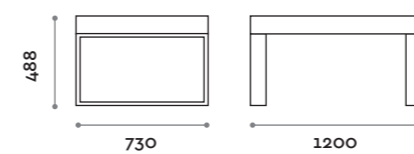

PSC120D

Panca doppia con seduta imbottita in ecopelle
Double-deep eco-leather upholstered bench