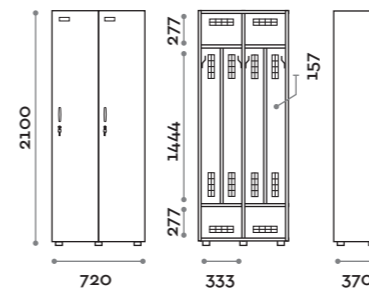

BANB73-23
Doppia colonna 2 ante
Double column 1-tier locker, 2 doors