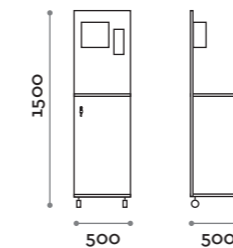

T-Rack

Struttura in MFC con divisori e ripiani a giorno oppure chiusa con ante e chiave. Per ambienti asciutti.

Struttura / Structure

Finiture standard
Standard finishes

T-RACK1

Mobile scarpiera con 32 vani chiusi con chiave
Shoerack with 32 keylocked compartments

MFC-Structure with open compartments or with doors and keylocks. For dry environments.

T-RACK2

Mobile scarpiera con 32 vani a giorno
Shoerack with 32 open compartments

Hello

Sanitizer Station

Mobile su ruote in MFC, completo di dispenser carta antibatterico, dispenser gel igienizzante antibatterico con pulsante e bidone porta rifiuti. Due vani interni chiusi con anta e chiave

Struttura / Structure

Finiture standard
Standard finishes

HELLOSS

Sanitizer Station

Cabinet in MFC on wheels, complete with antibacterial paper dispenser, antibacterial gel dispenser with pushbutton and waste bin in PVC. The cabinet can be closed with a lockable door.

Sanitizer Totem

Mobile su base fissa, completo di dispenser carta, dispenser gel igienizzante antibatterico automatico e bidone porta rifiuti. Cassa in MFC, anta in HPL. Vano interno chiusura con chiave.

Sanitizer Totem

Cabinet complete with paper dispenser, hands-free antibacterial gel dispenser and waste bin in PVC. The cabinet can be closed with a lockable door. Frame in MFC, door in HPL.

Struttura / Structure

Finiture
Finishes

Anta / Door

HPL

HELLOST