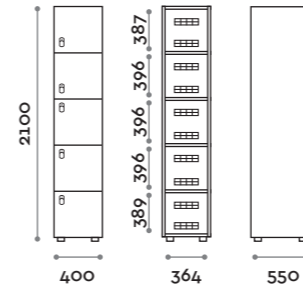

TANB325-23
Singola colonna 5 ante
Single column 5-tiers locker