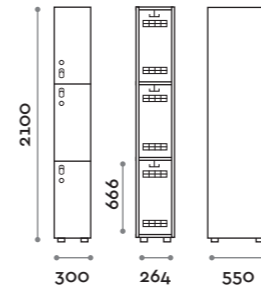

VANB33-23
Singola colonna 3 ante con gancio
Single column 3-tiers locker with hook