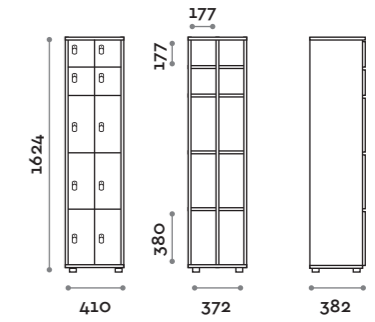

APV10
Portavalori 10 ante
Safe deposit locker with 10 doors