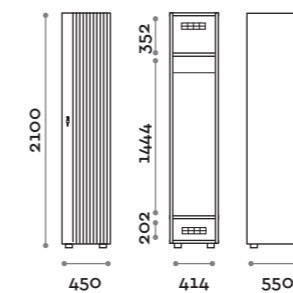

FUTWOOD31-23

Singola colonna 1 anta
Single column 1-tier locker