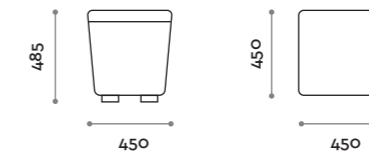

Puff

Hale Country Club & SPA

location: Hale, United Kingdom
project: Fit Interiors

Pouf trapezoidale in ecopelle ignifuga (certificazione UNI 9175 class 1IM).

Trapezoidal pouf in fire-retardant eco-leather (UNI 9175 certification class 1IM).

Seduta / Seat

Ecopelle standard
Standard eco-leather

PUFF