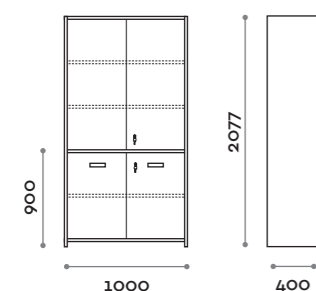

ACCTWL-23
Armadio porta asciugamani a giorno con 4 ripiani
Towel storage unit with 4 racks

Sistema di arredo complementare a tutte le tipologie di armadi per spogliatoio, per area reception e lounge

Complementary furniture system for all locker types and for reception and lounge areas

Caratteristiche

- Mobili realizzati con pannelli in MFC spessore 18 mm bordati in ABS con colla poliuretanic
- Cerniere certificate per 80.000 cicli di apertura
- Anta e struttura in MFC in varie finiture (vedi The Swatch Book)
- Angolo di apertura dell'anta 110°
- Armadio con serratura chiave

Characteristics

- Furniture made of MFC panels thickness 18 mm edged in ABS with poliurethanic glue
- Hinges certified for 80.000 opening cycles
- Door and structure in MFC panel in various finishes (see The Swatch Book)
- Door 110° opening angle
- Cupboard with keylock

Opzionali su richiesta

- Maniglie a scelta tra tutte le tipologie
- Cerniere ammortizzate
- Zoccolo in tre colori: argento, nero, bianco

Optional upon request

- Handles to choose from all types
- Braked hinges
- Skirting board in three colors: silver, black, white

Anta e struttura / Door and Structure

Finiture standard
Standard finishes

VA100
Vetrinetta con vetri scorrevoli
Tall cabinet with glass sliding doors