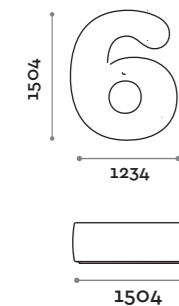

Numbers

> arch. Simone Micheli

Seduta a forma di numero con imbottitura e rivestimento in ecopelle ignifuga (certificazione UNI 9175 class 1IM).

Number shaped seat with upholstery and covering in fire-retardant eco-leather (certification UNI 9175 class 1IM).

Seduta / Seat

Ecopelle standard
Standard eco-leather

NUMBERS6

Luna

Seduta con piccolo schienale, imbottitura e rivestimento in ecopelle ignifuga (certificazione UNI 9175 class 1IM)

Circular seat with small backrest, upholstery and covering in fire-retardant eco-leather (UNI 9175 class 1IM certification).

Seduta / Seat

Ecopelle standard
Standard eco-leather

location: Borgo Valsugana, Italy
project: Fit Interiors