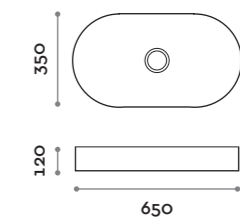

Lavabo / Sink

Colori opachi
Matt colors

SHAPE60

Lavabo in ceramica rettangolare
Rectangular ceramic sink

SHAPE40

Lavabo in ceramica tondo
Rounded ceramic sink

SHAPE65

Lavabo in ceramica ovale
Oval ceramic sink