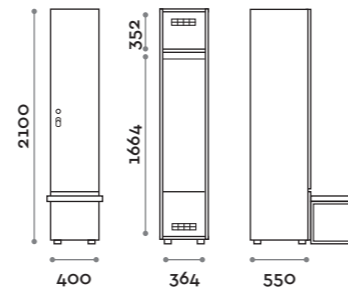

VANB34-23
Singola colonna 1 ante per panca
Single column 1-tier locker, bench version