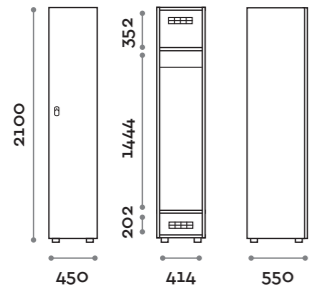

ANB03-23
Singola colonna 2 ante a "L"
Single column locker with 2 L-shaped doors

Atelier

ANB01-23
Singola colonna 1 ante
Single column 1-tier locker