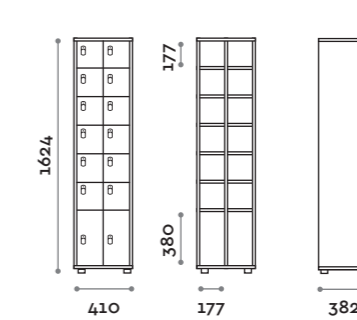

APV14
Portavalori 14 ante
Safe deposit locker with 14 doors