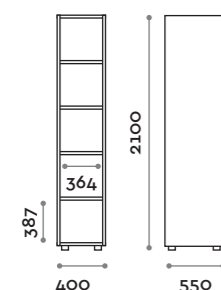

Sistema di arredo complementare a tutte le tipologie di armadi per spogliatoio, per area reception e lounge

Complementary furniture system for all locker types and for reception and lounge areas

Caratteristiche

- Mobili realizzati con pannelli in MFC spessore 18 mm bordati in ABS con colla poliuretanic
- Cerniere certificate per 80.000 cicli di apertura
- Anta e struttura in MFC in varie finiture (vedi The Swatch Book)
- Angolo di apertura dell'anta 110°
- Armadio con serratura chiave

Characteristics

- Furniture made of MFC panels thickness 18 mm edged in ABS with poliurethanic glue
- Hinges certified for 80.000 opening cycles
- Door and structure in MFC panel in various finishes (see The Swatch Book)
- Door 110° opening angle
- Cupboard with keylock

Opzionali su richiesta

- Maniglie a scelta tra tutte le tipologie
- Cerniere ammortizzate
- Zoccolo in tre colori: argento, nero, bianco

Optional upon request

- Handles to choose from all types
- Braked hinges
- Skirting board in three colors: silver, black, white

Anta e struttura / Door and Structure

Finiture standard
Standard finishes

G Club

location: Milan, Italy
project: arch. Paola Giambelli / Fit Interiors