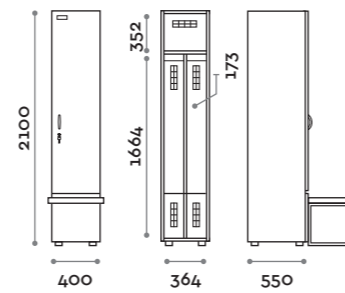

BANB36-23
Singola colonna 1 anta per panca
Single column 1-tier locker,
bench-version