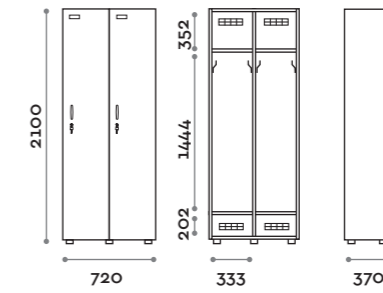

BANB71-23
Doppia colonna 2 ante
Double column 1-tier locker, 2 doors