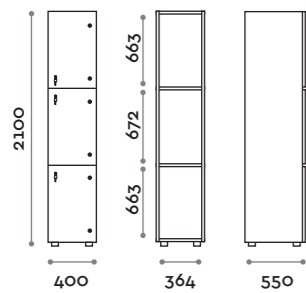

CANB3W40-23
Singola colonna 3 ante
Single column 3-tiers locker