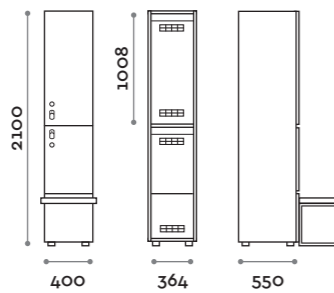

VANB35-23
Singola colonna 2 ante per panca
Single column 2-tiers locker, bench version