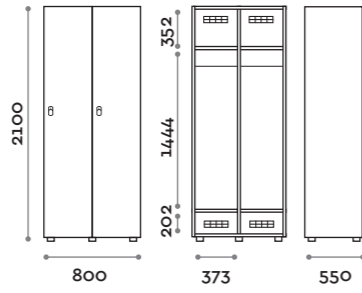

ANB41-23
Doppia colonna 2 ante
Double column 1-tier locker