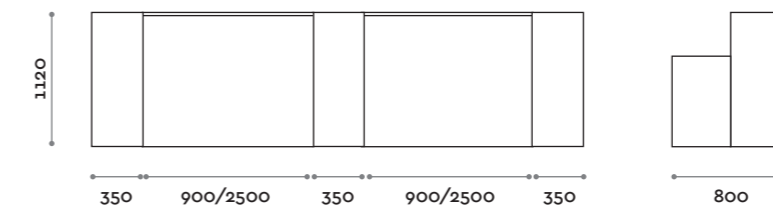

Modular counter made of MFC and laminate with LED lighting

Struttura / Structure

Finiture standard
Standard finishes

Piano di lavoro / Worktop

Finiture
Finishes

Alcune possibili combinazioni
Possible compositions