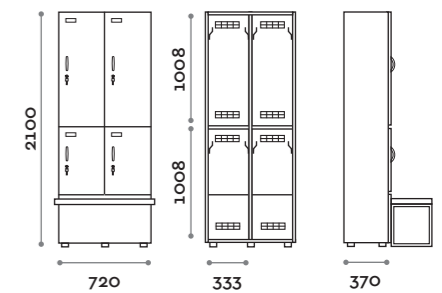

BANB75-23
Doppia colonna 4 ante per panca
Double column 2-tiers locker,
4 doors, bench-version