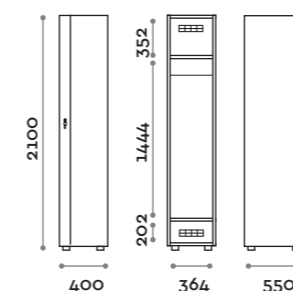

FUT31-23

Singola colonna 1 anta
Single column 1-tier locker