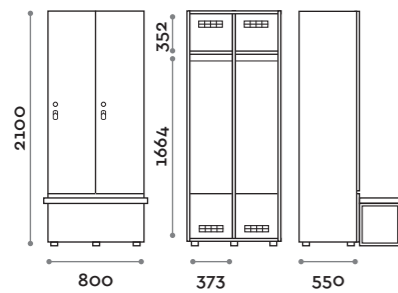

VANB44-23
Doppia colonna 2 ante per panca
Double column 2-tiers locker, bench version