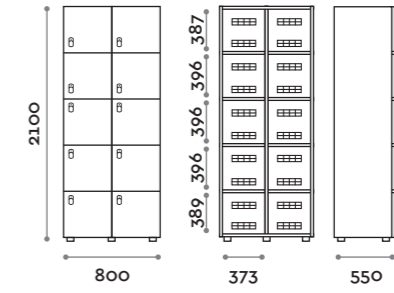

ANB4210-23
Doppia colonna 10 ante
Double column 5-tiers locker 10 doors