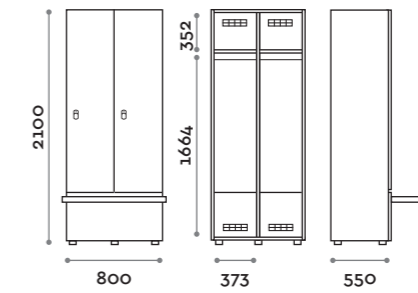

TSANB44-23
Doppia colonna 2 ante per panca a sbalzo
Double column 1-tierlocker, cantilevered
bench version, full lenght doors