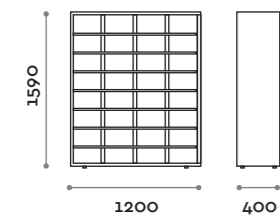

T-RACK2

Mobile scarpiera con 32 vani a giorno
Shoerack with 32 open compartments