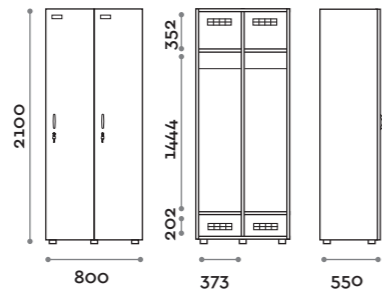

Starpool

location: Trento, Italy
project: Fit Interiors

Diesel

location: Vicenza, Italy
project: Fit Interiors

Division

BANB31-23
Singola colonna 1 anta
Single column 1-tier locker,
full length door

BANB41-23
Doppia colonna 2 ante
Double column 1-tier locker, 2 doors