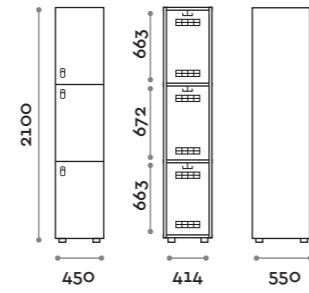

ANB023-23
Singola colonna 3 ante
Single column 3-tiers locker

ANB05-23
Singola colonna 5 ante
Single column 5-tiers locker