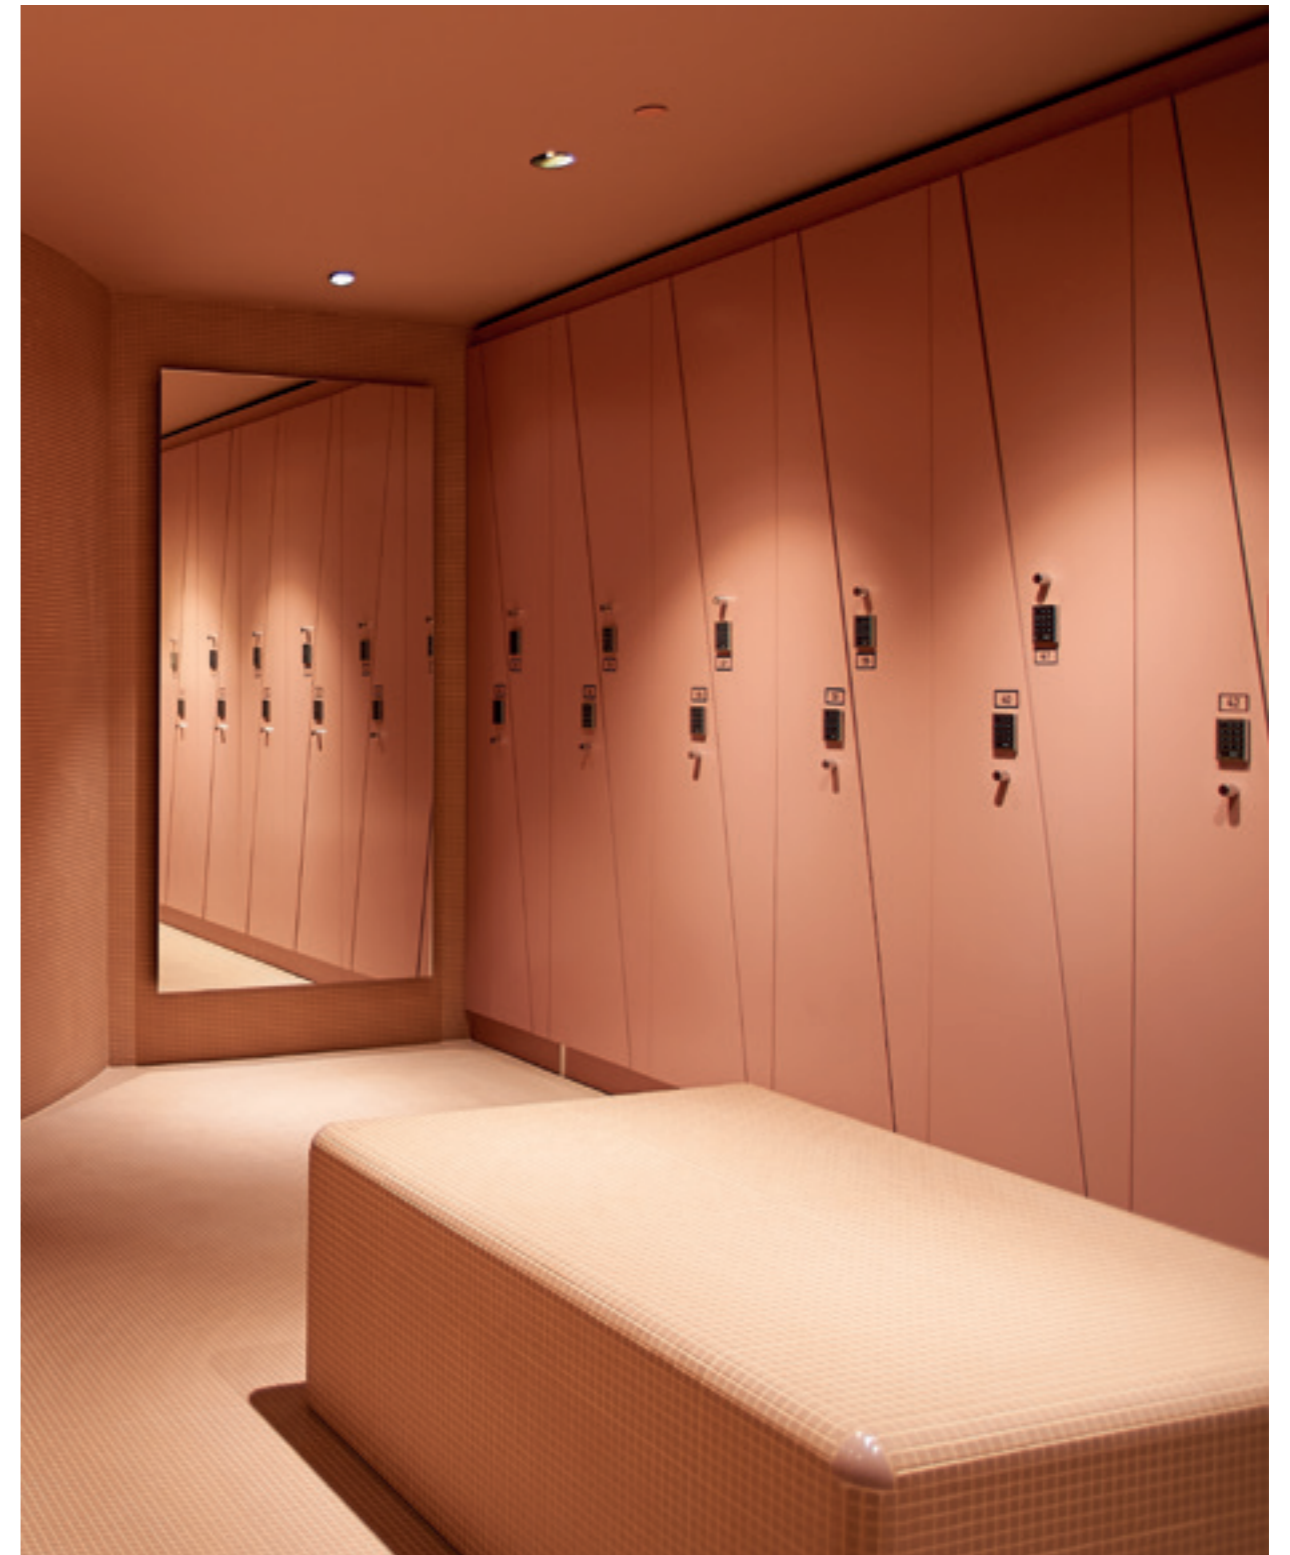

Characteristics

- Single column lockers, height with skirting board 2170 mm
- Locker made of MFC panels thickness 18 mm edged in ABS with poliurethanic glue
- Ventilation grids
- Bar for coat hangers or hook for each compartment
- Two coat hangers for compartment
- Adjustable feet
- Hinges certified for 80.000 opening cycles
- Braked hinges
- Door 155° opening angle
- Number made of PVC with Fit Interiors logo
- Padlock system

Options

- Door in MFC panel in various finishes (see The Swatch Book)
- Internal structure in two colors: grey or cashmere

Optional upon request

- Document holder
- Mirrors
- Storage basket
- Anti-theft wooden hanger
- USB socket
- Shoe rack
- End side panels or end side panels with LED
- End side panels rounded
- Rounded panel for internal corner
- Rounded panel for external corner
- Upper veil
- Top or top with LED
- Skirting board in three colors: silver, black, white
- Other types of lock (pag. 152-155)
- Handles to choose from all types
- Other types of number

Anta / Door

Finiture standard
Standard finishes

THE SWATCH BOOK

Struttura / Structure

Finiture
Finishes

D143PS30
Grey

6577ST
Cashmere

Maniglia / Handle

Lista pag. 150 / List p. 150

Galleries Lafayette

location: Paris, France
project: arch. Claire Jeancourt Galignani