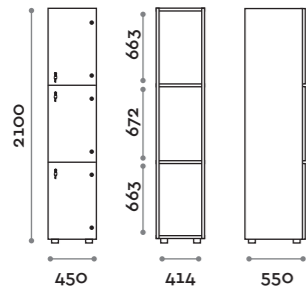

Collective

CANB3W45-23
Singola colonna 3 ante
Single column 3-tiers locker