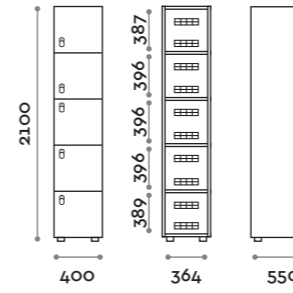

ANB325-23
Singola colonna 5 ante
Single column 5-tiers locker