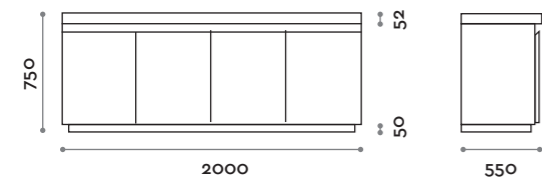

ACCSINKD200

Mensola in multistrato marino laminato (Lavabo e miscelatore non inclusi)

Shelf in laminated marine plywood (Sink and water tap not included)

Mensola / Shelf

Finiture standard
Standard finishes

ACCSINK