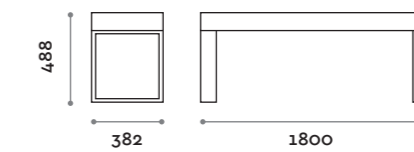

PSC180S

Panca singola con seduta imbottita in ecopelle
Single-deep eco-leather upholstered bench