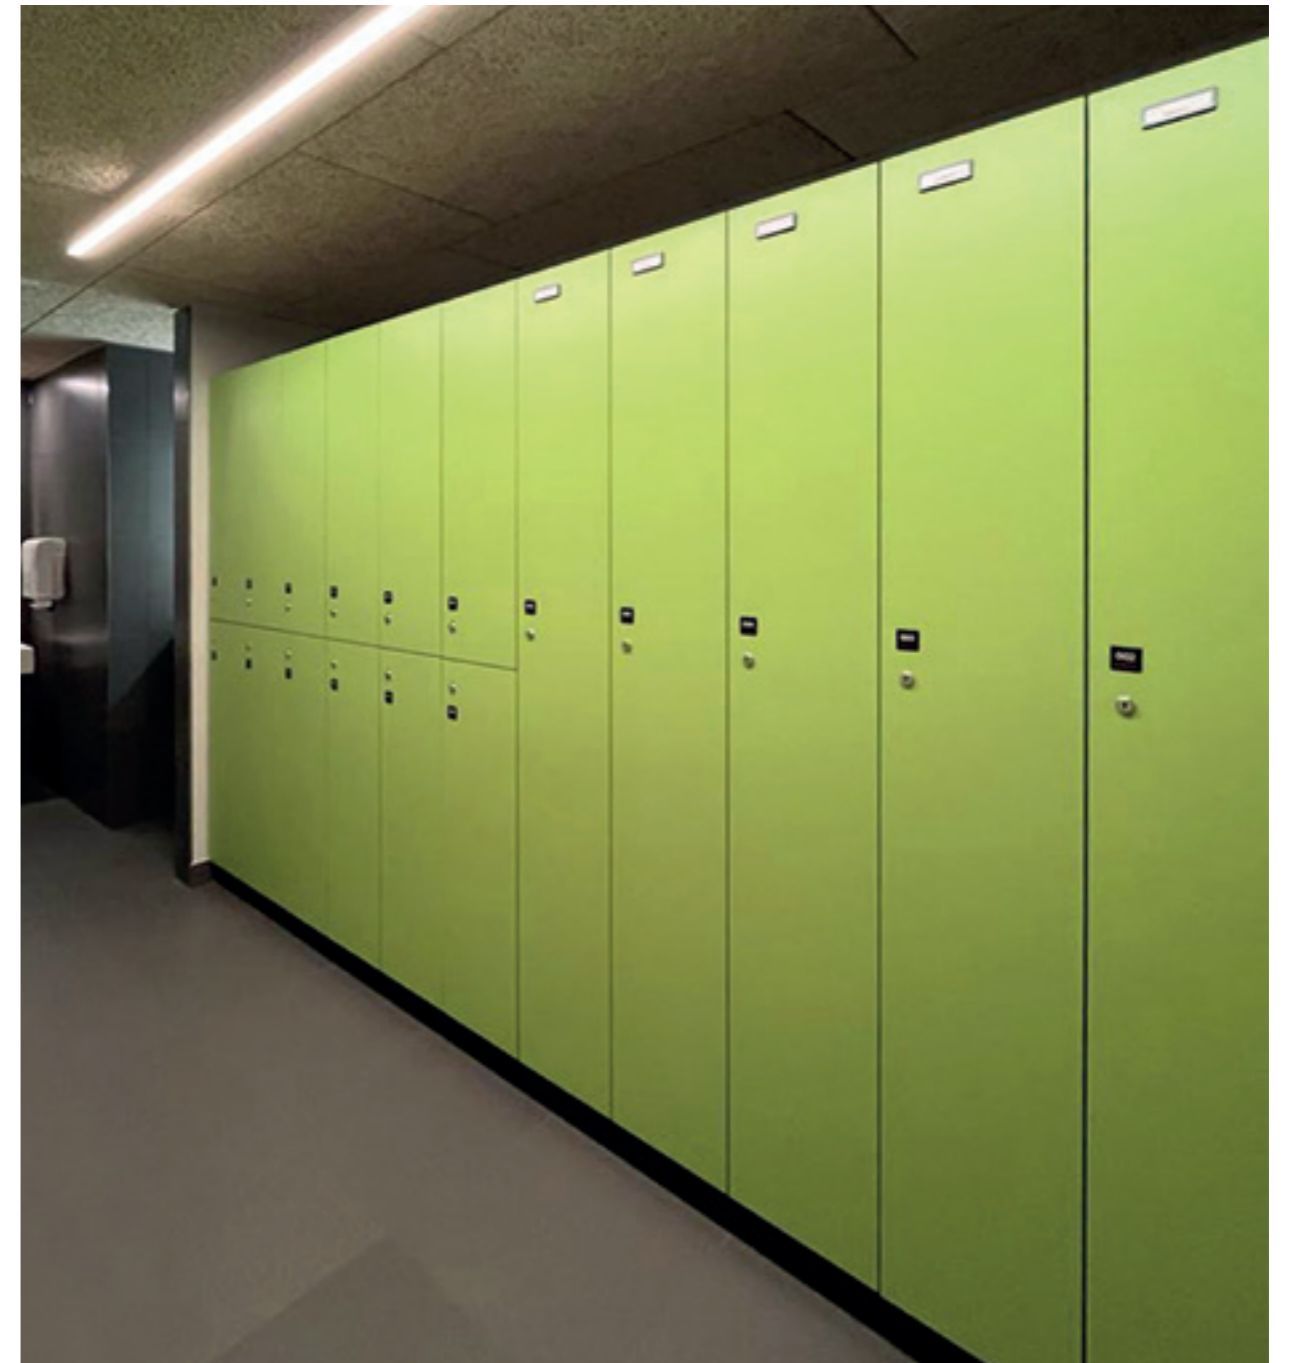

Characteristics

- Single and double column lockers, height with skirting board 2170 mm
- Locker made of MFC panels thickness 18 mm edged in ABS with poliurethanic glue
- Ventilation grids
- Bar for coat hangers or hook for each compartment
- Adjustable feet
- Hinges certified for 80.000 opening cycles
- Door 155° opening angle
- Locker nameplate
- Bridge handle
- Keylocks (with 2 keys + numbered locker key wrist strap)

Optional

- Door in MFC panel in various finishes (see The Swatch Book)
- Internal structure in two colors: grey or cashmere

Optional upon request

- Braked hinges
- Document holder
- Mirrors
- Storage basket
- Plastic hanger (only for lockers depth 550 mm)
- Anti-theft wooden hanger (only for lockers depth 550 mm)
- USB socket
- Shoe rack
- End side panels or end side panels with LED
- End side panels rounded
- Rounded panel for internal corner
- Rounded panel for external corner
- Upper veil
- Top or top with LED
- Sloping top
- Skirting board in three colors: silver, black, white
- Other types of lock (pag. 152-155)

Anta / Door

Finiture standard
Standard finishes

THE SWATCH BOOK

Struttura / Structure

Finiture
Finishes

D143PS30
Grey

6577ST
Cashmere

Maniglia / Handle

Starpool

location: Trento, Italy
project: Fit Interiors