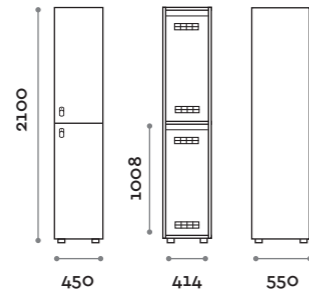

ANB02-23
Singola colonna 2 ante
Single column 2-tiers locker

ATRO2-23
Singola colonna 2 ante trapezoidali
Single column locker with 2 trapezoidal doors