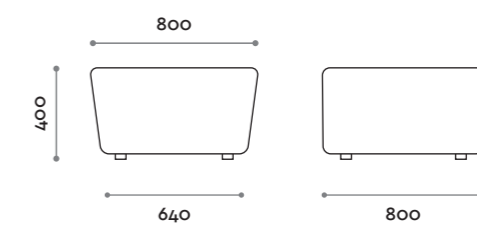

Seduta / Seat

Ecopelle standard
Standard eco-leather

LINGOTTO80S

LINGOTTO120S

Combo

Nemea

location: Naples, Italy
project: Studio AArchitetti Noorda Schiavon

Combo