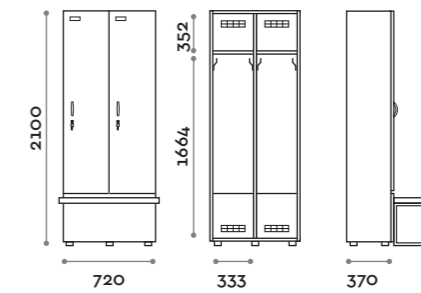

BANB74-23
Doppia colonna 2 ante per panca
Double column 1-tier locker,
2 doors, bench-version