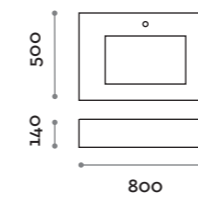

SIMPLE 1CF

Compatibile con miscelatore RUBIO1
Compatible with RUBIO1 faucet