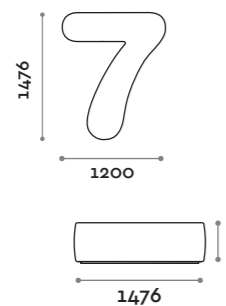

Numbers

> arch. Simone Micheli

Seduta a forma di numero con imbottitura e rivestimento in ecopelle ignifuga (certificazione UNI 9175 class 1IM).

Number shaped seat with upholstery and covering in fire-retardant eco-leather (certification UNI 9175 class 1IM).

Seduta / Seat

Ecopelle standard
Standard eco-leather

NUMBERS7

Luna

Seduta con piccolo schienale, imbottitura e rivestimento in ecopelle ignifuga (certificazione UNI 9175 class 1IM)

Circular seat with small backrest, upholstery and covering in fire-retardant eco-leather (UNI 9175 class 1IM certification).

Seduta / Seat

Ecopelle standard
Standard eco-leather

location: Borgo Valsugana, Italy
project: Fit Interiors