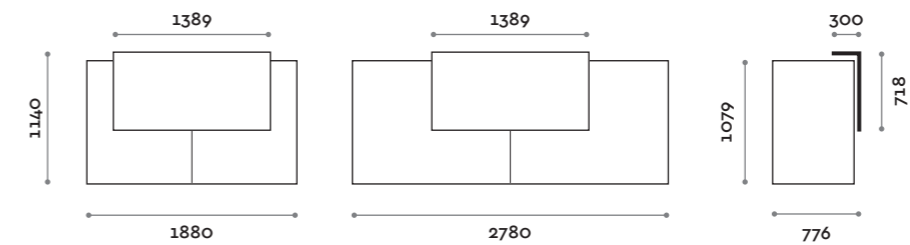

Struttura / Structure

Finiture standard
Standard finishes

Piano di lavoro / Worktop

Finiture
Finishes