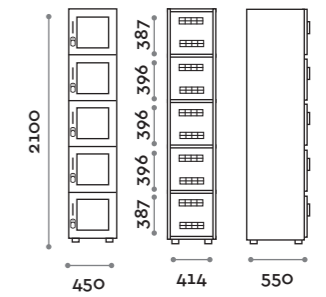

IND05-23

Singola colonna 5 ante
Single column locker with 5 framed door