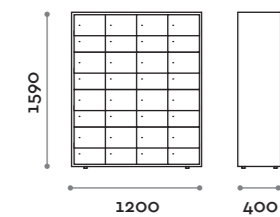

T-Rack

Struttura in MFC con divisori e ripiani a giorno oppure chiusa con ante e chiave. Per ambienti asciutti.

Struttura / Structure

Finiture standard
Standard finishes

T-RACK1

Mobile scarpiera con 32 vani chiusi con chiave
Shoerack with 32 keylocked compartments