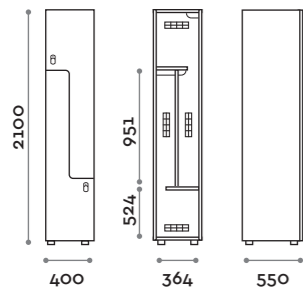

ANB39-23
Singola colonna 2 ante a "L"
Single column locker, 2 L-shaped doors