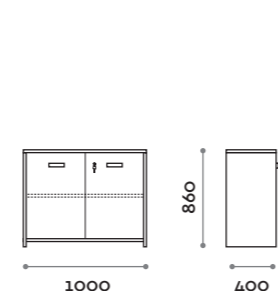

ACCDRT-23
Stazione asciugamani sporco/pulito con 1 anta, 2 ripiani fissi e botola in alluminio per vano raccolta
Clean/dirty towel unit with lockable door, two open racks and aluminium hole

MB100
Mobile due ante con serratura
2-door cupboard with lock