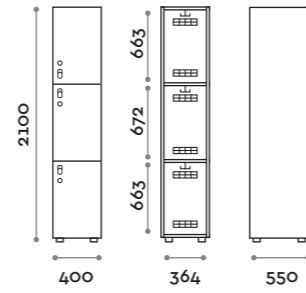

VANB323-23
Singola colonna 3 ante con gancio
Single column 3-tiers locker with hook