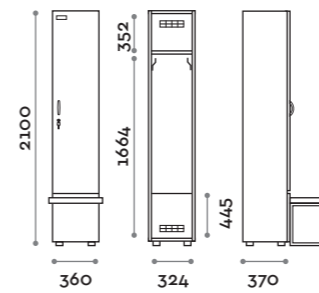

BANB54-23
Singola colonna 1 anta per panca
Single column 1-tier locker,
bench-version