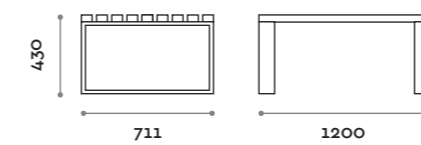

PSD120D

Panca doppia a doghe
Wooden slats bench, double-deep