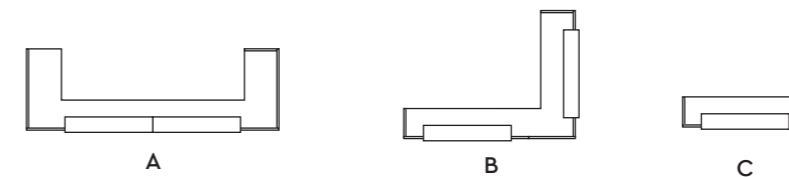

Alcune possibili combinazioni
Possible compositions