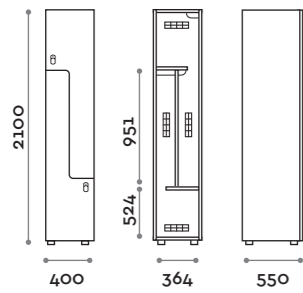

TANB39-23
Singola colonna 2 ante a "L"
Single column locker, 2 L-shaped doors