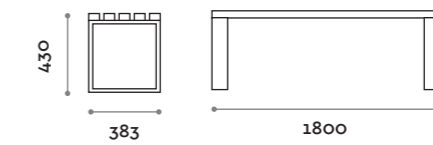

Telaio / Frame
Acciaio verniciato
Painted steel

Seduta / Seat

Doghe in legno massello
Slats in solid ash wood

PSD120S

Panca singola a doghe
Wooden slats bench, single-deep

PSD180S

Panca singola a doghe
Wooden slats bench, single-deep