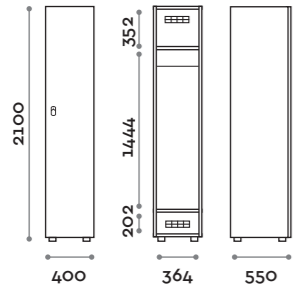

People T

TANB31-23
Singola colonna 1 ante
Single column 1-tier locker