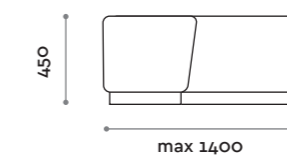

Round

G Club

location: Milan, Italy
project: arch. Paola Giambelli / Fit Interiors

Panca per fronte armadio o composizione a isola in ecopelle ignifuga (certificazione UNI 9175 class 1IM).

Opzionali su richiesta

Zoccolo in tre colori: argento, nero, bianco

Bench to be put in front of lockers or island composition covered in Fireproof eco-leather (UNI 9175 class 1IM certification).

Optional upon request

Skirting board in three colors: silver, black, white.

Seduta / Seat

Ecopelle standard
Standard eco-leather

THE SWATCH BOOK

PSG80S

PSG120S

PSGANG