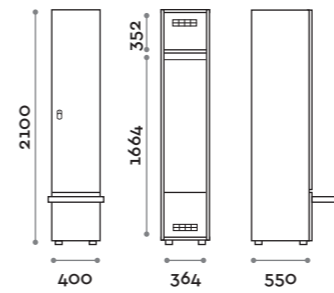

TSANB34-23
Singola colonna 1 ante per panca a sbalzo
Single column 1-tier locker, cantilevered
bench version