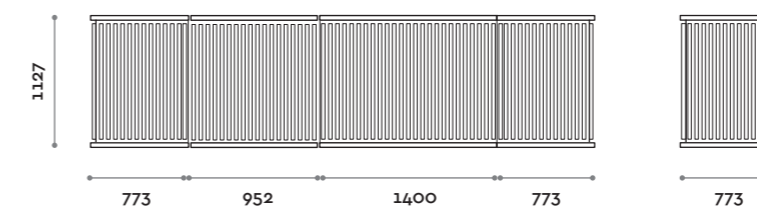

Piano di lavoro / Worktop

Finiture
Finishes