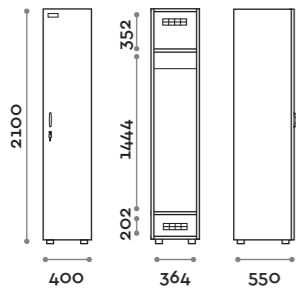

Division

BANB31-23
Singola colonna 1 anta
Single column 1-tier locker,
full length door