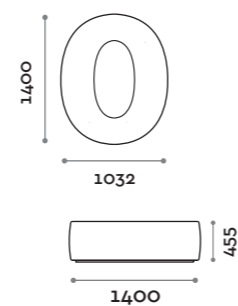

Numbers

> arch. Simone Micheli

Seduta a forma di numero con imbottitura e rivestimento in ecopelle ignifuga (certificazione UNI 9175 class 1IM).

Number shaped seat with upholstery and covering in fire-retardant eco-leather (certification UNI 9175 class 1IM).

Seduta / Seat

Ecopelle standard
Standard eco-leather

NUMBERS0

Luna

Seduta con piccolo schienale, imbottitura e rivestimento in ecopelle ignifuga (certificazione UNI 9175 class 1IM)

Circular seat with small backrest, upholstery and covering in fire-retardant eco-leather (UNI 9175 class 1IM certification).

Seduta / Seat

Ecopelle standard
Standard eco-leather

location: Borgo Valsugana, Italy
project: Fit Interiors