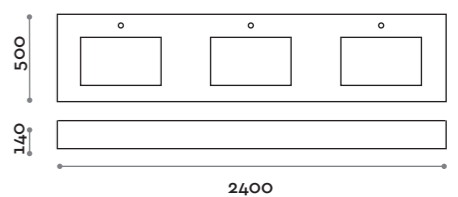

SIMPLE 3CF

Compatibile con miscelatore RUBIO1
Compatible with RUBIO1 faucet