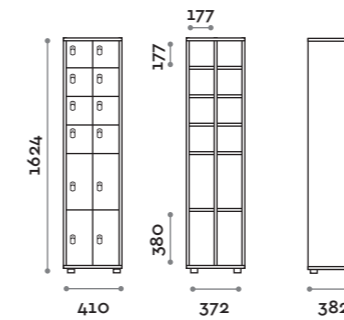

APV12
Portavalori 12 ante
Safe deposit locker with 12 doors