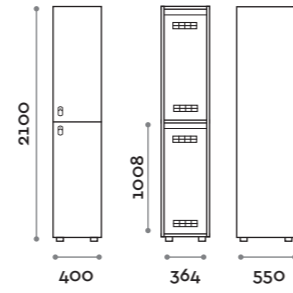

ANB32-23
Singola colonna 2 ante
Single column 2-tiers locker