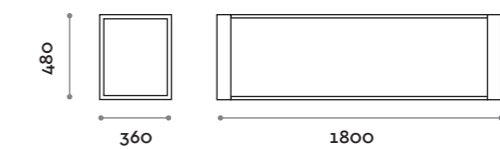

Telaio e doghe / Frame and Slats

Alluminio termolaccato
Powder-coated aluminium

TECNO 120S

Panca singola a 3 doghe
Single seat bench with 3 slats

TECNO 180S

Panca singola a 3 doghe
Single seat bench with 3 slats