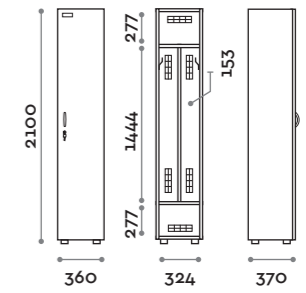

BANB53-23
Singola colonna 1 anta
Single column 1-tier locker