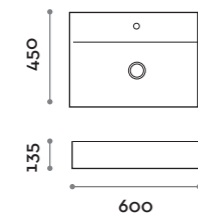

BLOCK60

1 vasca
1 sink