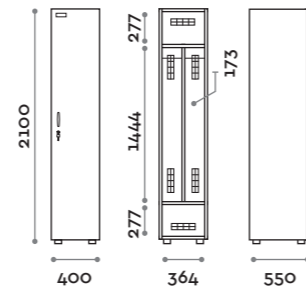

BANB33-23
Singola colonna 1 anta
Single column 1-tier locker