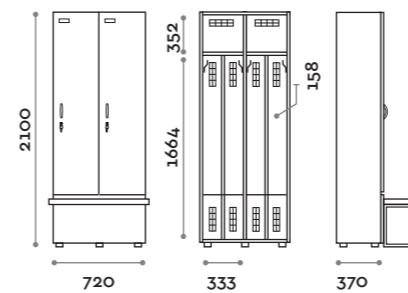

BANB76-23
Doppia colonna 2 ante per panca
Double column 1-tier locker,
2 doors, bench-version