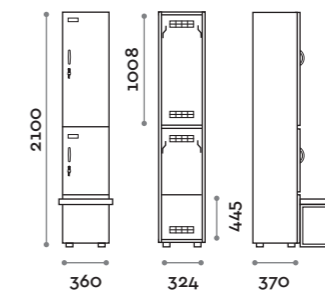

BANB55-23
Singola colonna 2 ante per panca
Single column 2-tiers locker,
bench-version