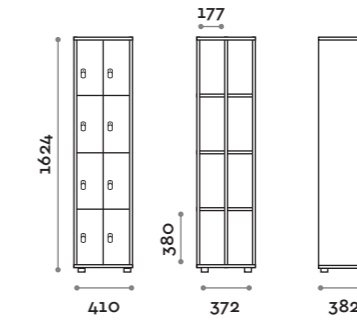

APV08
Portavalori 8 ante
Safe deposit locker with 8 doors