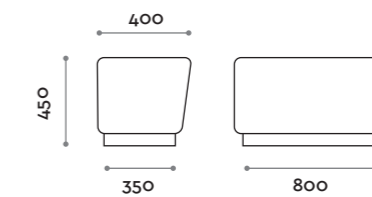

Skirting board in three colors: silver, black, white.

Seduta / Seat

Ecopelle standard
Standard eco-leather

THE SWATCH BOOK

PSG80S

PSG120S

PSGANG

Up