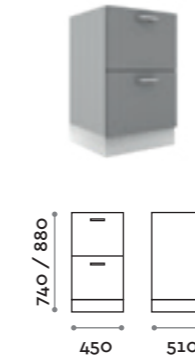

Furniture for inside-counter, with shelves, doors and drawers in MFC. Skirting board in three colors: silver, black, white.

VEMO6-20

Mobile portacartelline con 2 cassetti
2-drawer file cabinet

VEMO7-20

Mobile interno con 2 cassetti grandi
Inside-counter unit, 2 large drawers