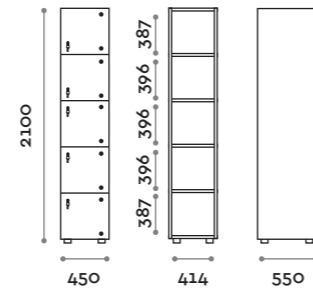

CANB5W45-23
Singola colonna 5 ante
Single column 5-tiers locker