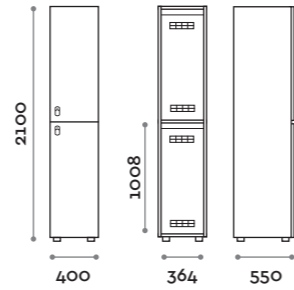

TANB32-23
Singola colonna 2 ante
Single column 2-tiers locker