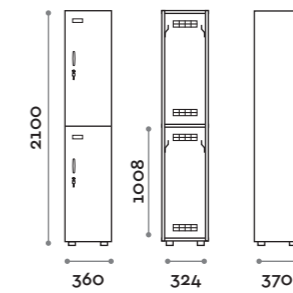

BANB52-23
Singola colonna 2 ante
Single column 2-tiers locker