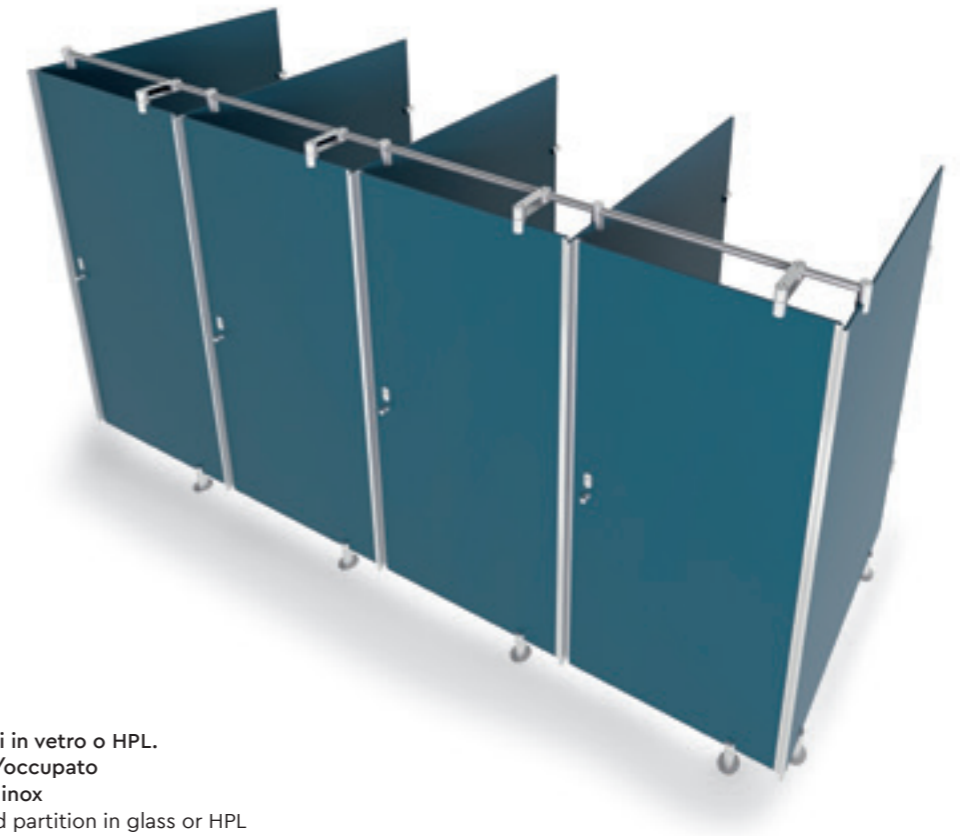

Studio T

David Lloyd

location: Milan, Italy
project: arch. Luciano Messina

Ante e divisori/ Doors and partitions

Vetro / Glass

HPL

STUDIO T

Box toilet con ante e divisori in vetro o HPL.

- Maniglia e serratura libero/occupato
- Profili di battuta in acciaio inox

Toilet cubicle with doors and partition in glass or HPL.

- Handle and vacant/occupied lock
- Closing profile in stainless steel