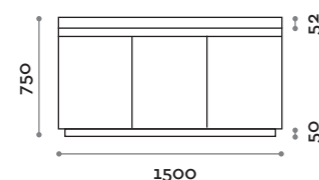

ACCSINKD150