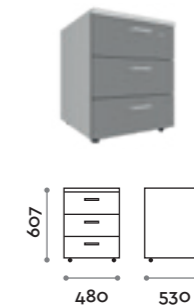

CASR

Cassettiera tre cassetti su ruote con serratura
3-drawer unit on castors, with lock