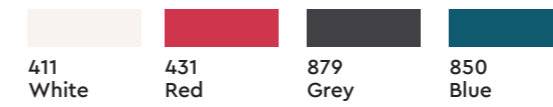

Studio T

David Lloyd

location: Milan, Italy
project: arch. Luciano Messina

Ante e divisori/ Doors and partitions

Vetro / Glass

HPL

STUDIO T

Box toilet con ante e divisori in vetro o HPL.

- Maniglia e serratura libero/occupato
- Profili di battuta in acciaio inox

Toilet cubicle with doors and partition in glass or HPL.

- Handle and vacant/occupied lock
- Closing profile in stainless steel