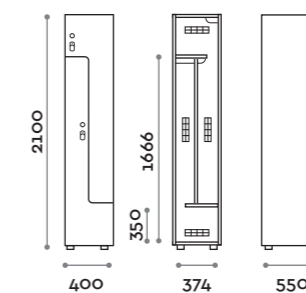

VANB38-23
Singola colonna 2 ante a "L"
Single column locker, 2 L-shaped doors