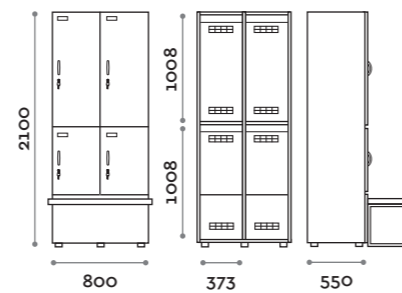

BANB45-23
Doppia colonna 4 ante per panca
Double column 2-tiers locker,
bench-version, 4 doors