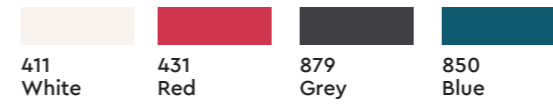

Studio S

David Lloyd

location: Milan, Italy
project: arch. Luciano Messina

Ante e divisori/ Doors and partitions

Vetro / Glass

HPL

Alcune possibili combinazioni
Possible compositions

STUDIO S

Box doccia con ante e divisori in vetro o HPL

1. Maniglia acciaio inox per HPL e vetro
   - Gancio acciaio inox per accappatoio, per HPL e vetro
   - Fermanporta per anta doccia in vetro
2. Shower cubicle with doors and partition in glass or HPL
3. Stainless steel handle for HPL and glass
   - Stainless steel hook for towels, for HPL and glass
   - Door stopper to prevent slamming for glass door