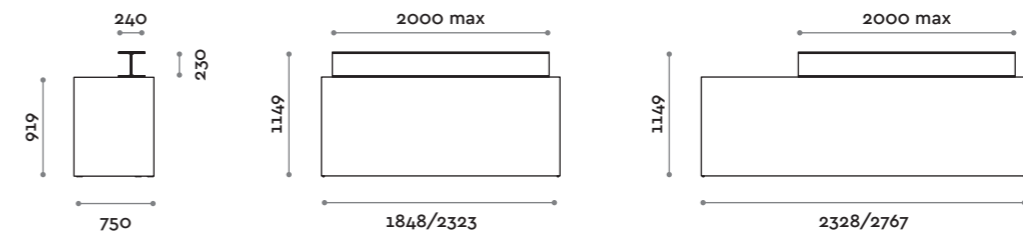

Metropolis

> Alberto Manzoni

location: Teramo, Italy
project: arch. Alejandro Bozzi

Bancone realizzato con struttura e piano lavoro in nobilitato da 36 mm rivestito in laminato. Bancalina decorativa composta da trave HEA in ferro (lunghezza max 2000 mm).

Reception counter with laminated and MFC structure 36 mm thickness, with central top consisting of iron HEA beam (max. length 2000 mm).

Struttura e piano di lavoro / Structure and worktop

Finiture standard
Standard finishes

Top / Top

Ferro
Iron