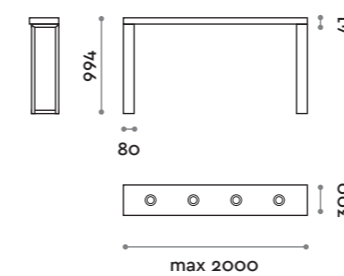

Jump

location: Bergamo, Italy
project: Fit Interiors

Mensola in finto spessore h 70 mm, con struttura in MDF laminato e boccole portaphon in alluminio.

Floating shelf with aluminium hair-dryer slots, 70 mm thick with laminated MDF structure.

Mensola / Shelf

Finiture standard
Standard finishes

ACCMES

Mensola spessore h 41 mm, con struttura in MDF laminato e boccole portaphon in alluminio.
Gambe in acciaio verniciato, mensola max 2 mt.

Floating shelf with aluminium hair-dryer slots, 41 mm thick with laminated MDF structure.
Painted steel legs, shelf length up to 2 m

Mensola / Shelf

Finiture standard
Standard finishes

Gambe / Legs

Acciaio verniciato
Painted steel

ACCMEN-20