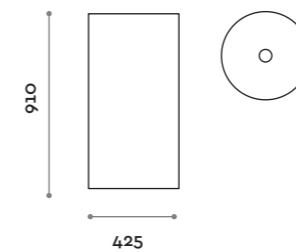

Block

Lavabo in ceramica, installazione a parete con piletta in ceramica a scarico libero

Wall-mounted ceramic washbasin with free discharge ceramic drain

Lavabo / Sink

Colori opachi
Matt colors

09
Bianco

BLOCK50

1 vasca
1 sink

BLOCK60

1 vasca
1 sink

BLOCK80

1 vasca
1 sink

BLOCK120

2 vasche
2 sinks

Miscelatori / Faucets

RUBIO1

Miscelatore monocomando soprapiano per lavabo, comando a leva.
Countertop lever mixer tap.

Pila

Lavabo centro stanza.
Free standing sink.

Lavabo / Sink

Colori opachi
Matt colors

Bianco
White

PILASF

Miscelatori / Faucets

RUBIO3

Miscelatore monocomando a parete con comando a leva, completo di parti da incasso.
Single lever built-in faucet for sink, complete with built-in parts.

RUBIO4

Miscelatore monocomando a parete su piastra con comando a leva, completo di parti da incasso.
Single lever built-in faucet for sink with cover, complete with built-in parts.