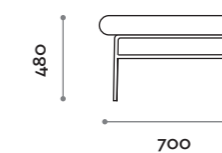

Voga

Sandareds

location: Sandared, Sweden
project: Fit Interiors

Panca con telaio in acciaio con trattamento in cataforesi antiruggine e verniciatura a polveri epossidiche, seduta in ecopelle ignifuga (certificazione UNI 9175 class 1M) trapuntata.

Bench with rustproof cataphoresis treatment steel structure, painted with epoxy powder, quilted seat in fireproof eco-leather (UNI 9175 class 1M certification).

Telaio / Frame

Acciaio verniciato
Painted steel

Black

41199
Gold

Seduta / Seat

Ecopelle standard
Standard eco-leather

THE SWATCH BOOK

VOGA

700

1500