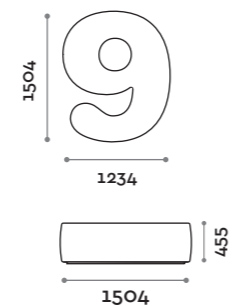

NUMBERS6

NUMBERS7

NUMBERS8

NUMBERS9

NUMBERS0

Luna

Seduta con piccolo schienale, imbottitura e rivestimento in ecopelle ignifuga (certificazione UNI 9175 class 1IM)

Circular seat with small backrest, upholstery and covering in fire-retardant eco-leather (UNI 9175 class 1IM certification).