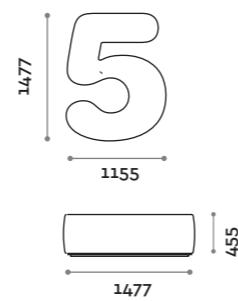

Number shaped seat with upholstery and covering in fire-retardant eco-leather (certification UNI 9175 class 1IM).

Seduta / Seat

Ecopelle standard
Standard eco-leather

NUMBERS1

NUMBERS2

NUMBERS3

NUMBERS4

NUMBERS5