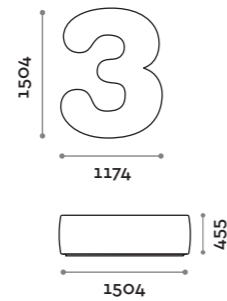

Number shaped seat with upholstery and covering in fire-retardant eco-leather (certification UNI 9175 class 1IM).

Seduta / Seat

Ecopelle standard
Standard eco-leather

NUMBERS1

NUMBERS2

NUMBERS3

NUMBERS4

NUMBERS5