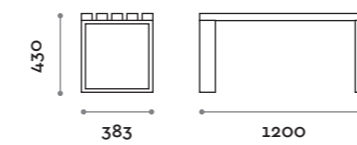

Telaio / Frame
Acciaio verniciato
Painted steel

Seduta / Seat

Doghe in legno massello
Slats in solid ash wood

PSD120S

Panca singola a doghe
Wooden slats bench, single-deep

PSD180S

Panca singola a doghe
Wooden slats bench, single-deep