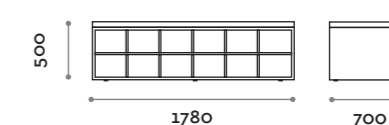

TRAFFIC4D / TRAFFIC4D-W

Panca doppia con 24 vani a giorno
Double seat bench with 24 open compartments