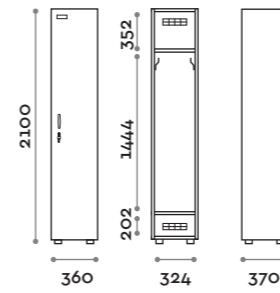

BANB51-23
Singola colonna 1 anta
Single column 1-tier locker