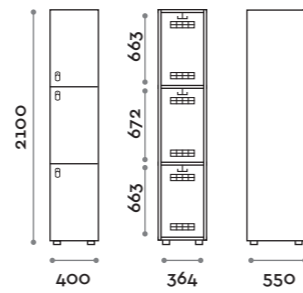

TANB323-23
Singola colonna 3 ante
Single column 3-tiers locker