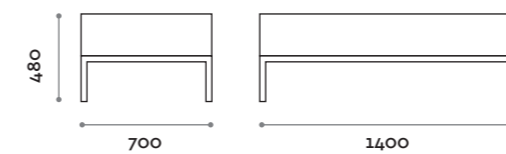

9010
White

Seduta / Seat

Ecopelle stampata
Printed eco-leather

THE SWATCH BOOK

DUNE

Rafa Nadal Academy

location: Kuwait
project: Fit Interiors

Novecolli