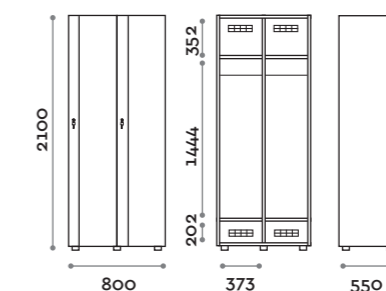

FUT41-23

Doppia colonna 2 ante
Double column 1-tier locker