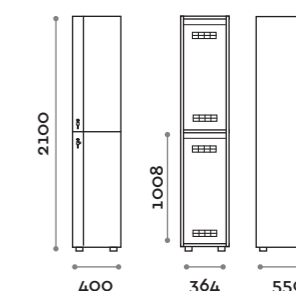

FUT32-23

Singola colonna 2 ante
Single column 2-tiers locker