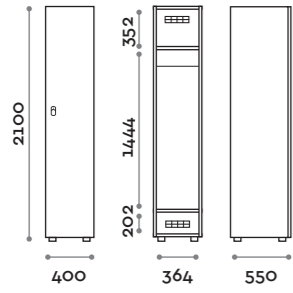

People

ANB31-23
Singola colonna 1 ante
Single column 1-tier locker