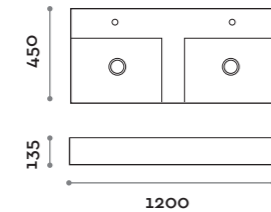

BLOCK120

2 vasche
2 sinks