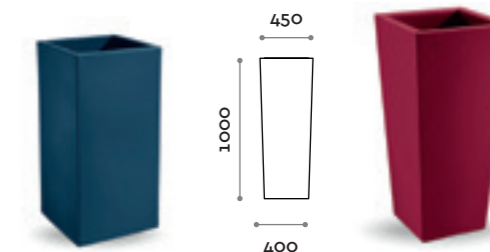

Polyethylene vase, 100% recyclable, matt finish in various sizes. For indoor and outdoor use.

Vaso / Vase

Polietilene opaco
Matt polyethylene

PILAR 1

PILAR 2

PILAR 3

PILAR 4

Specchi Mensole e Lavelli