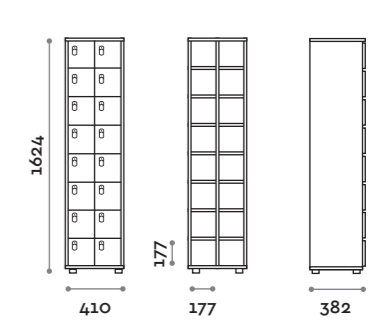

APV16
Portavalori 16 ante
Safe deposit locker with 16 doors