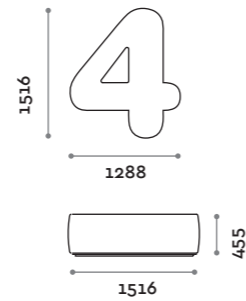

Number shaped seat with upholstery and covering in fire-retardant eco-leather (certification UNI 9175 class 1IM).

Seduta / Seat

Ecopelle standard
Standard eco-leather

NUMBERS1

NUMBERS2

NUMBERS3

NUMBERS4

NUMBERS5