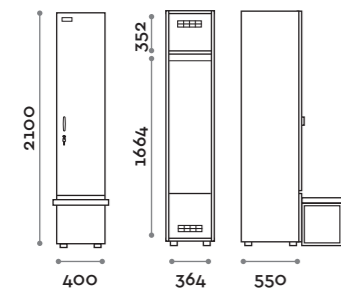

BANB34-23
Singola colonna 1 anta per panca
Single column 1-tier locker,
bench-version