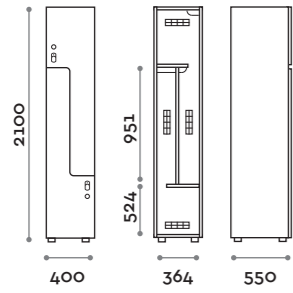

Etoile

VANB39-23
Singola colonna 2 ante a "L"
Single column locker, 2 L-shaped doors