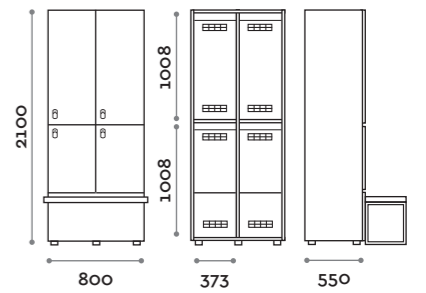

TANB35-23T
Singola colonna 2 ante per panca
Single column 2-tiers locker, bench version

TANB45-23
Doppia colonna 4 ante per panca
Double column 2-tiers locker, bench-
version, 4 doors