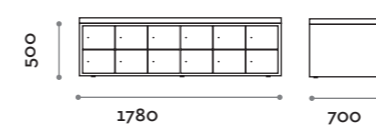

TRAFFIC2D / TRAFFIC2D-W

Panca doppia con 24 vani chiusi
Double seat bench with 24 closed compartments