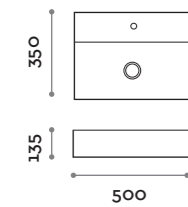

Block

Lavabo in ceramica, installazione a parete con piletta in ceramica a scarico libero

Wall-mounted ceramic washbasin with free discharge ceramic drain

Lavabo / Sink

Colori opachi
Matt colors

09
Bianco

BLOCK50

1 vasca
1 sink